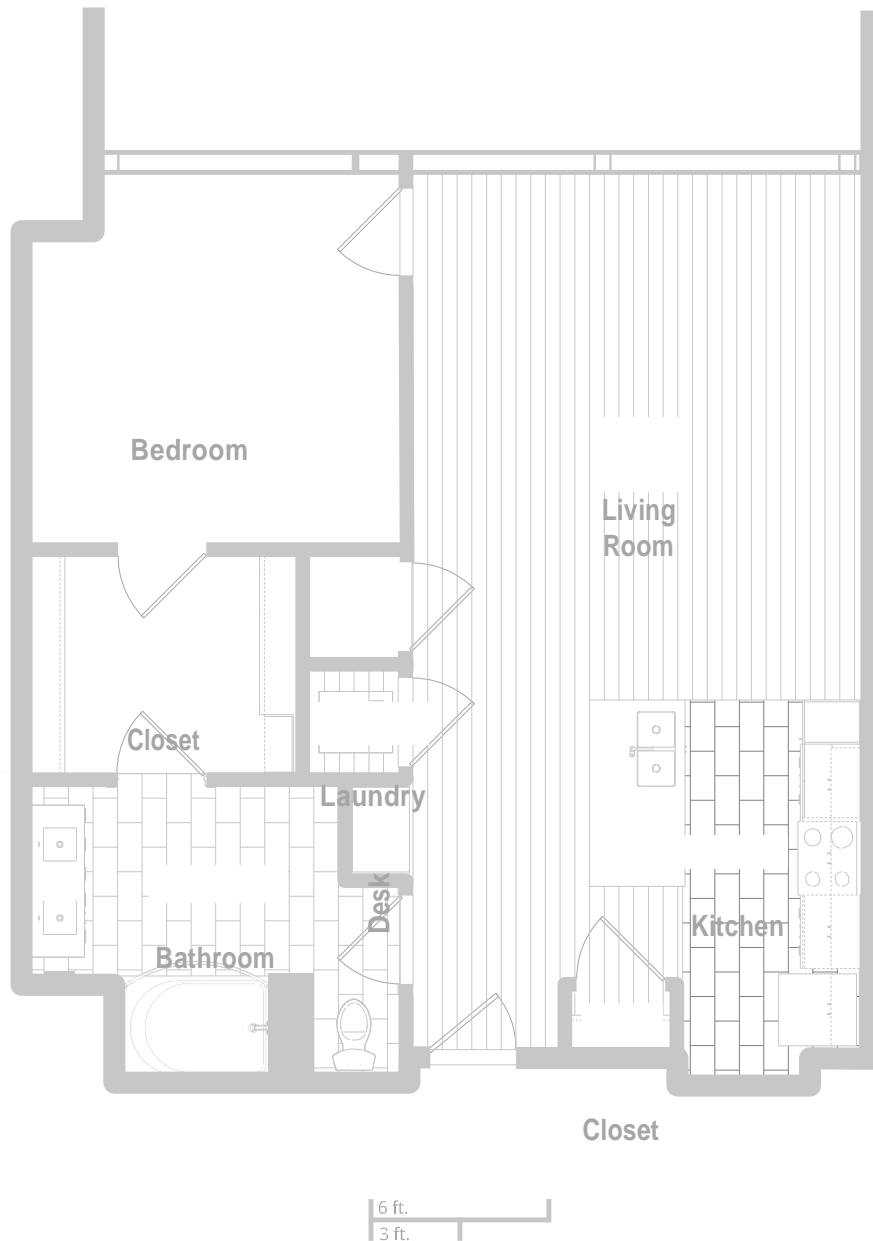

ONE@580 THE SUITES

Dolcetto (dōl-'che-tō)

1 Bedroom / 1 Bathroom / 788 - 868 sq. ft.

AT 580

580 Walnut Street
Cincinnati, OH 45202
cincinnati580.com

All square footage and room dimensions are approximate and are subject to change.

modern living + urban offices + hip entertainment