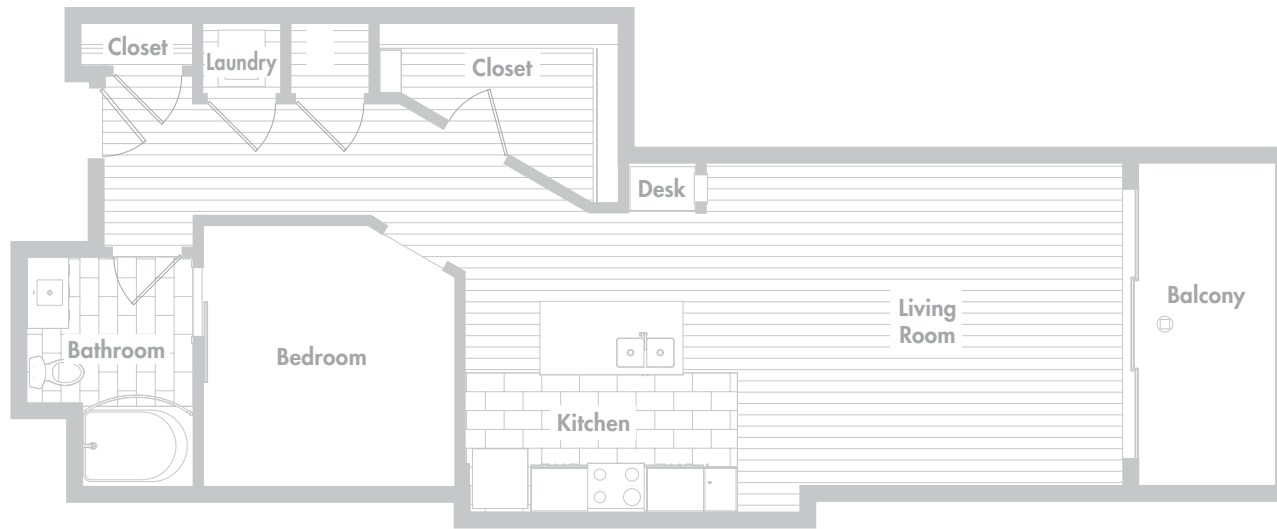

# ONE@580 THE SUITES

## Chardonnay (shär-duhn-'ā)

1 Bedroom / 1 Bathroom / 841-843 sq. ft.

\$

AT 580

580 Walnut Street  
Cincinnati, OH 45202  
cincinnati@580.com

6 ft.  
3 ft.

All square footage and room dimensions are approximate and are subject to change.