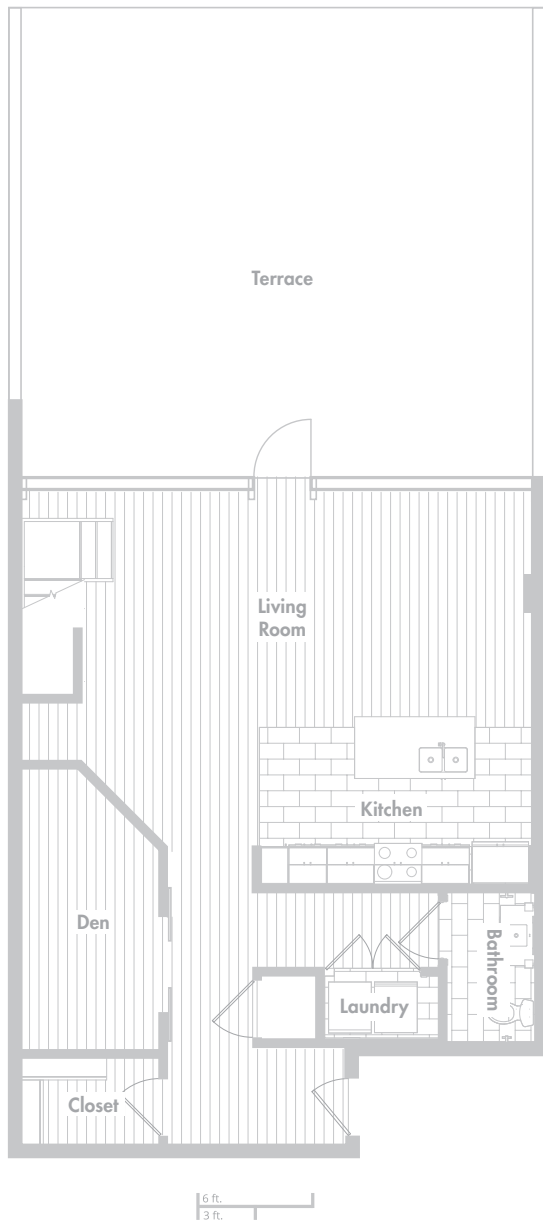

UP@580 THE PENTHOUSE

Montrachet (mōn-trä-'shā)

2 Bedroom / 2 Bathroom / 1636-1658 sq. ft.

\$

AT 580

580 Walnut Street
Cincinnati, OH 45202
cincinnati@580.com

All square footage and room dimensions are approximate and are subject to change.