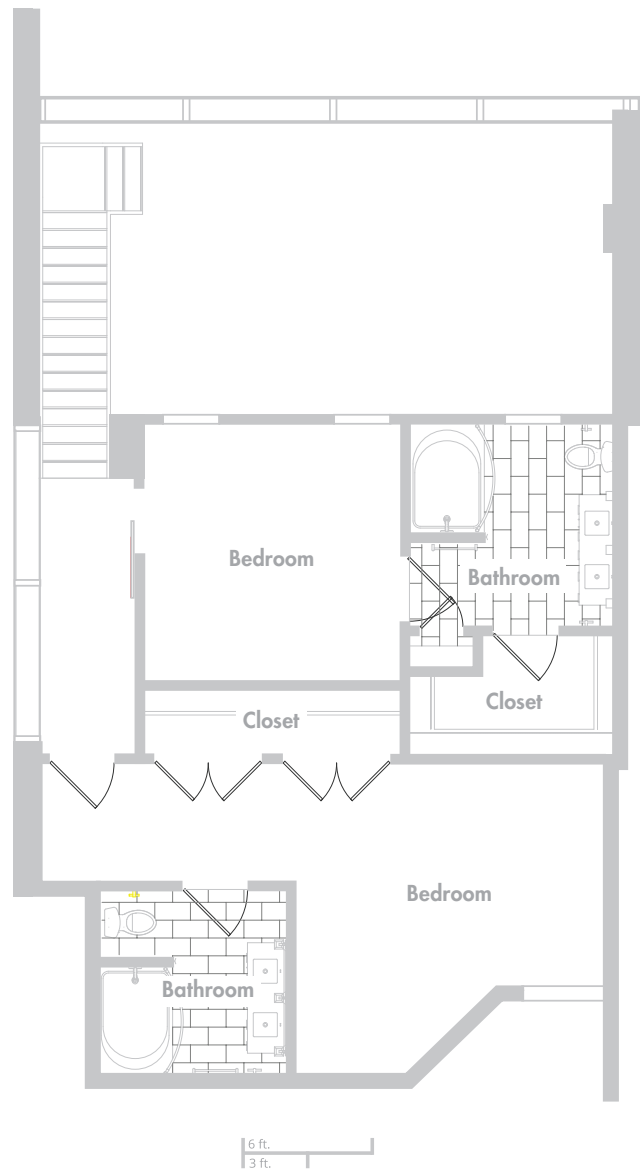

UP@580 THE PENTHOUSE

Montrachet (mōn-trä-'shā)

2 Bedroom / 2 Bathroom / 1636-1658 sq. ft.

\$

AT 580

580 Walnut Street
Cincinnati, OH 45202
cincinnati@580.com

All square footage and room dimensions are approximate and are subject to change.