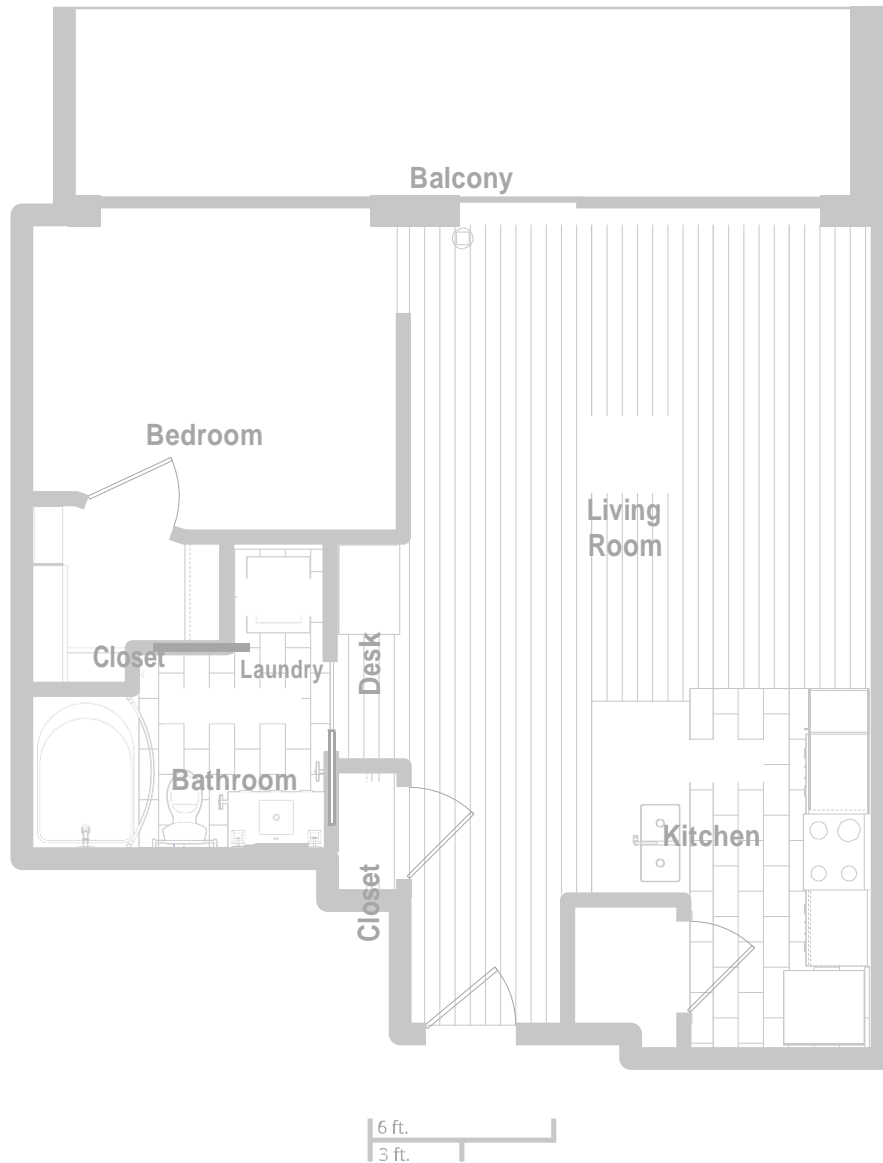

ONE@580 THE SUITES

Malbec ('mahl-bek)

Studio / 1 Bathroom / 670 sq. ft.

AT 580

580 Walnut Street
Cincinnati, OH 45202
cincinnati580.com

All square footage and room dimensions are approximate and are subject to change.

modern living + urban offices + hip entertainment