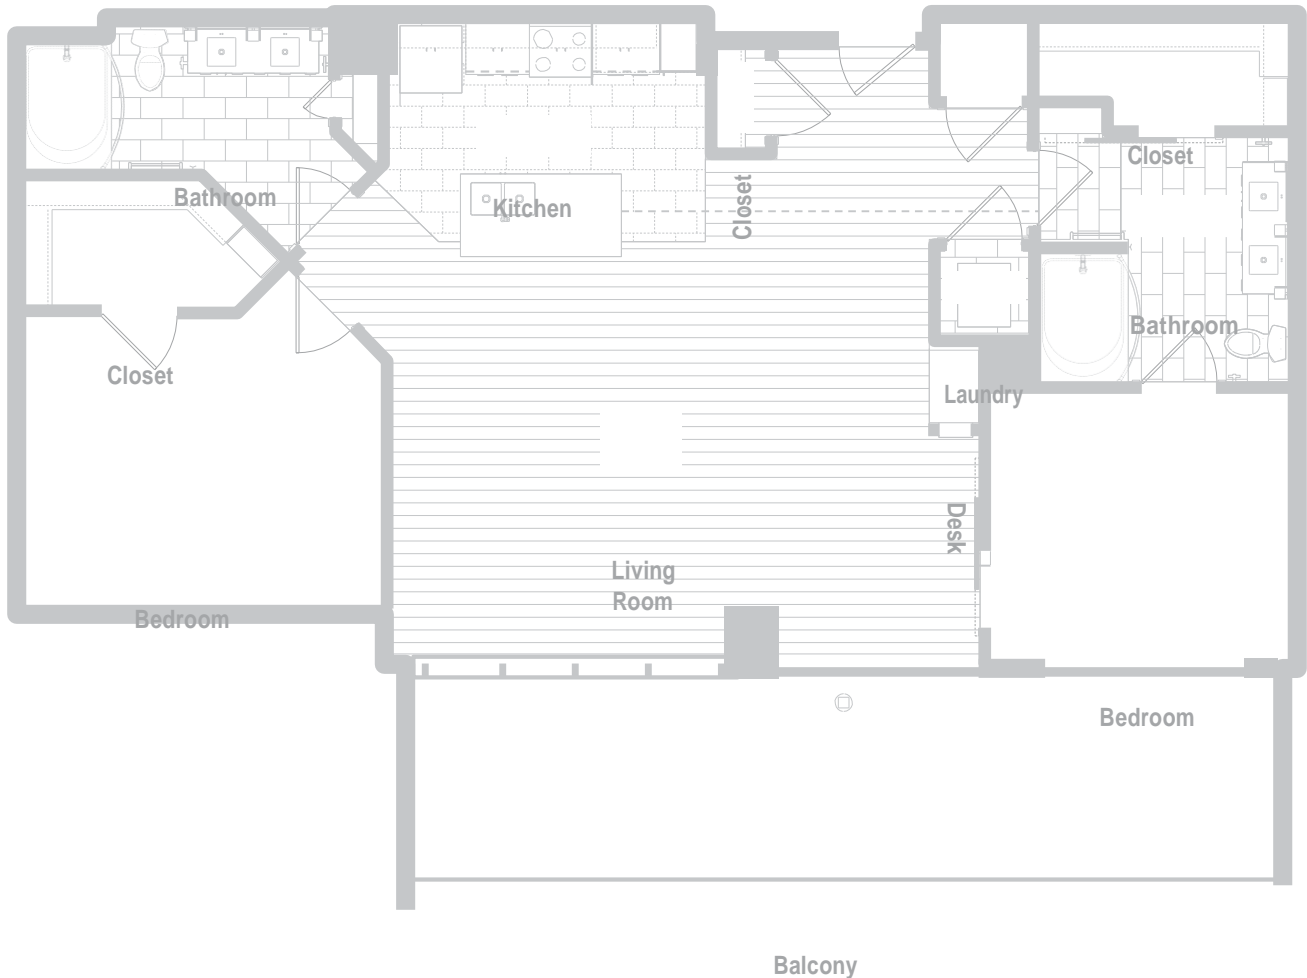

# LIVE @580 THE TOWER

## Amarone (ä-mä-'rō-nā)

2 Bedroom / 2 Bathroom / 1200 sq. ft.

AT 580

580 Walnut Street  
Cincinnati, OH 45202  
cincinnati580.com

All square footage and room dimensions are approximate and are subject to change.