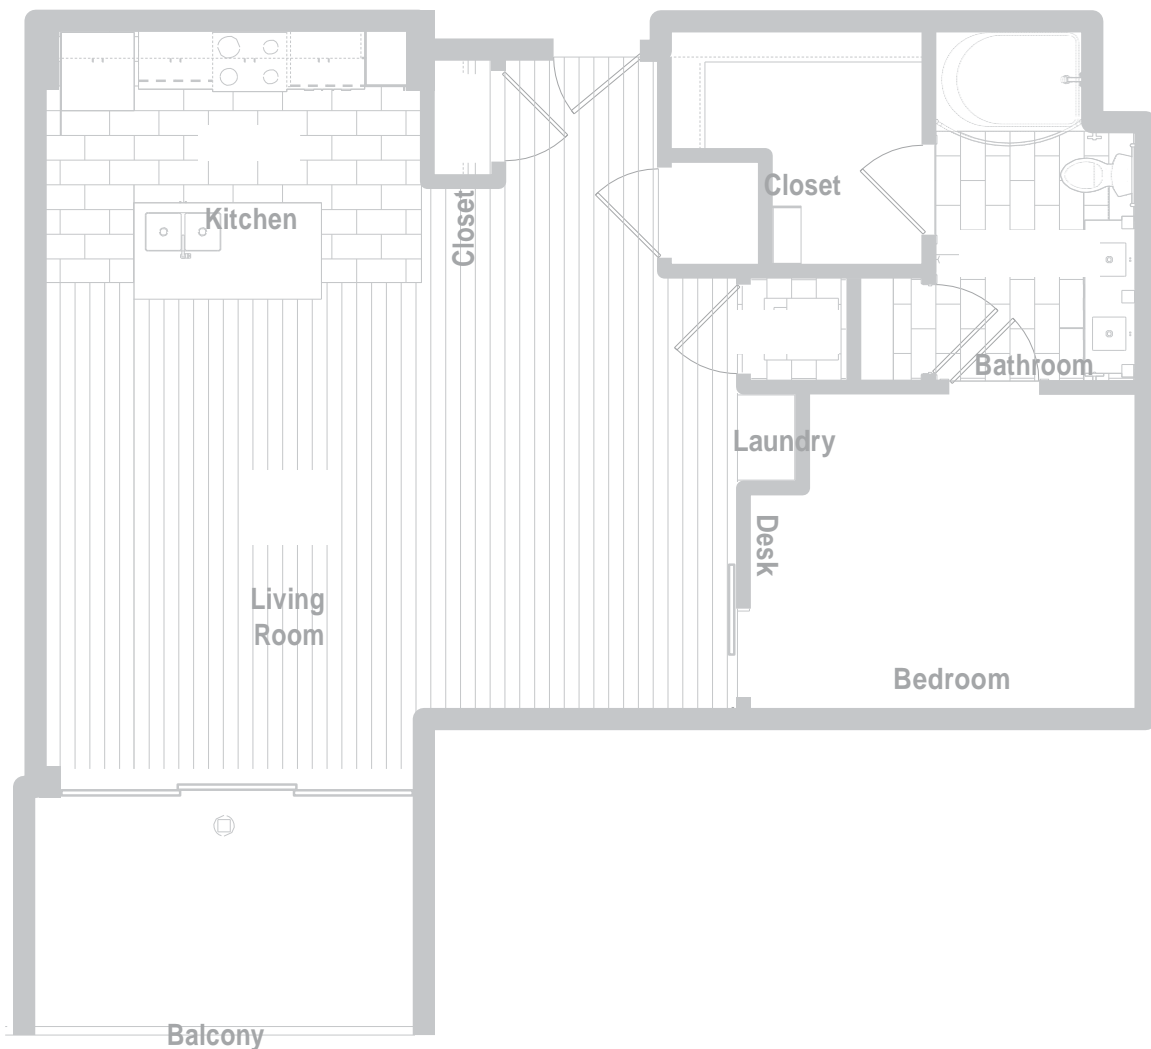

LIVE @580 THE TOWER

Burgundy (bur-gun-dē)

1 Bedroom / 1 Bathroom / 868 sq. ft.

AT 580

580 Walnut Street
Cincinnati, OH 45202
cincinnati580.com

All square footage and room dimensions are approximate and are subject to change.