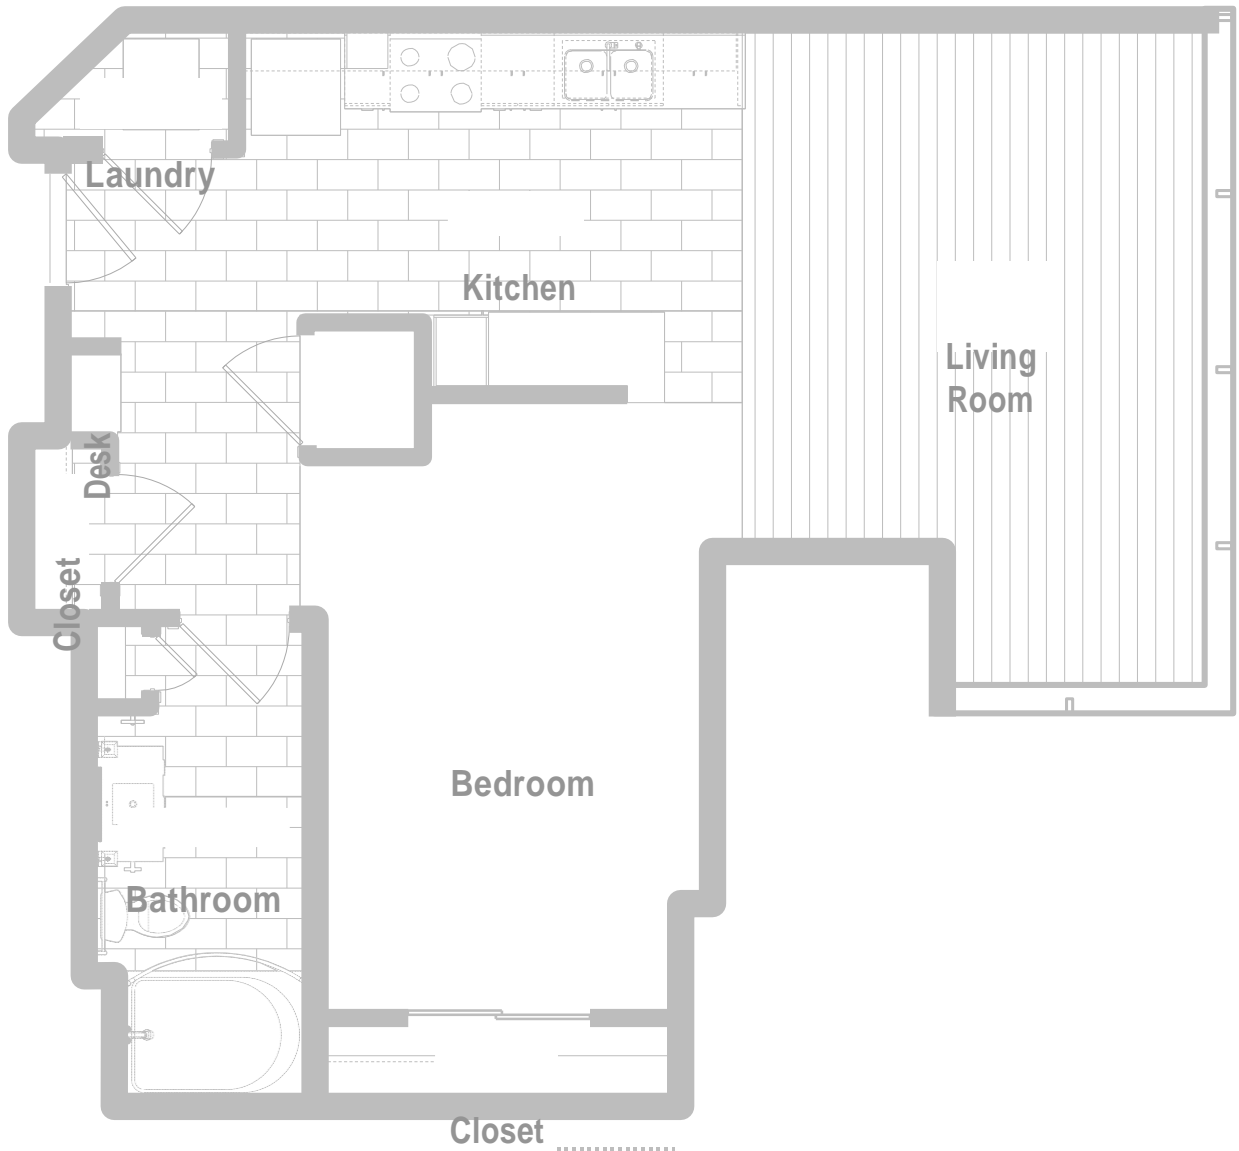

LIVE @ 580 THE TOWER

Cava (kah-vah)

Studio / 1 Bathroom / 670-746 sq. ft.

AT 580

580 Walnut Street
Cincinnati, OH 45202
cincinnATI580.com

All square footage and room dimensions are approximate and are subject to change.