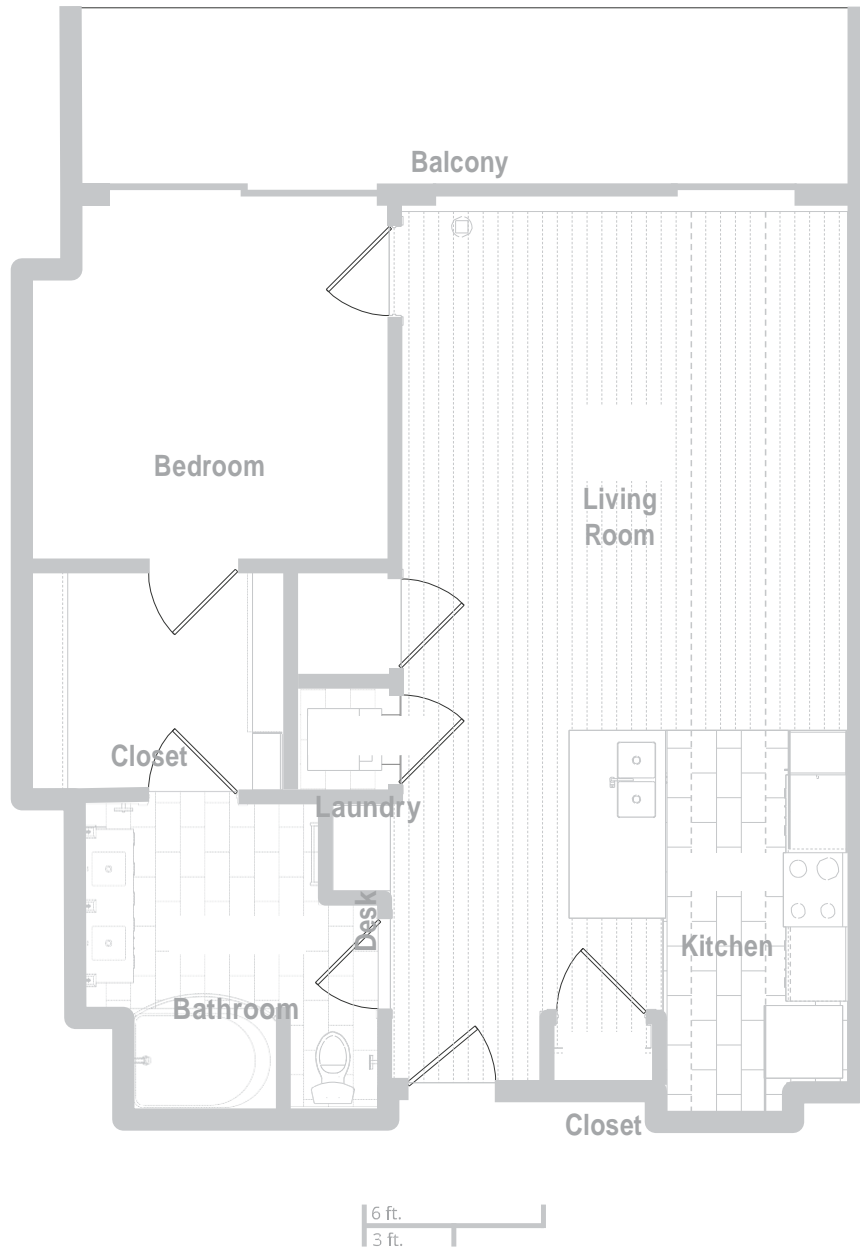

ONE@580 THE SUITES

Condrieu ('kohn-drē-yuh)

1 Bedroom / 1 Bathroom / 833-840 sq. ft.

AT 580

580 Walnut Street
Cincinnati, OH 45202
cincinnati580.com

All square footage and room dimensions are approximate and are subject to change.