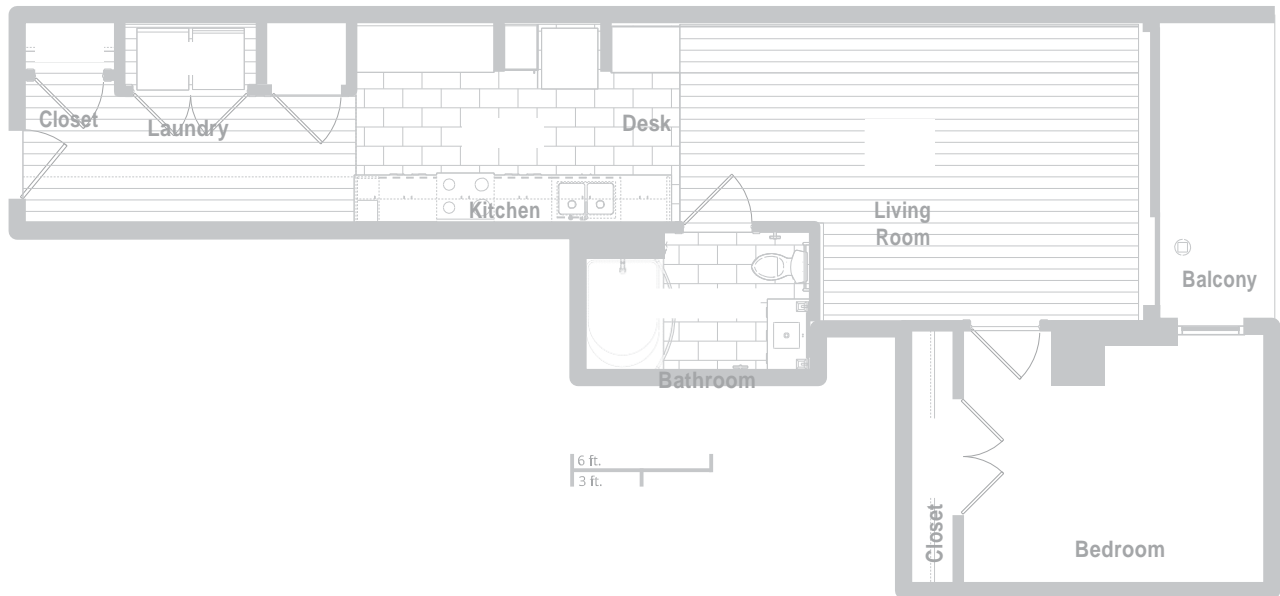

## Crianza (cree-'ahn-zah)

1 Bedroom / 1 Bathroom / 731 sq. ft.

AT 580

580 Walnut Street  
Cincinnati, OH 45202  
cincinnATI580.com

All square footage and room dimensions are approximate and are subject to change.