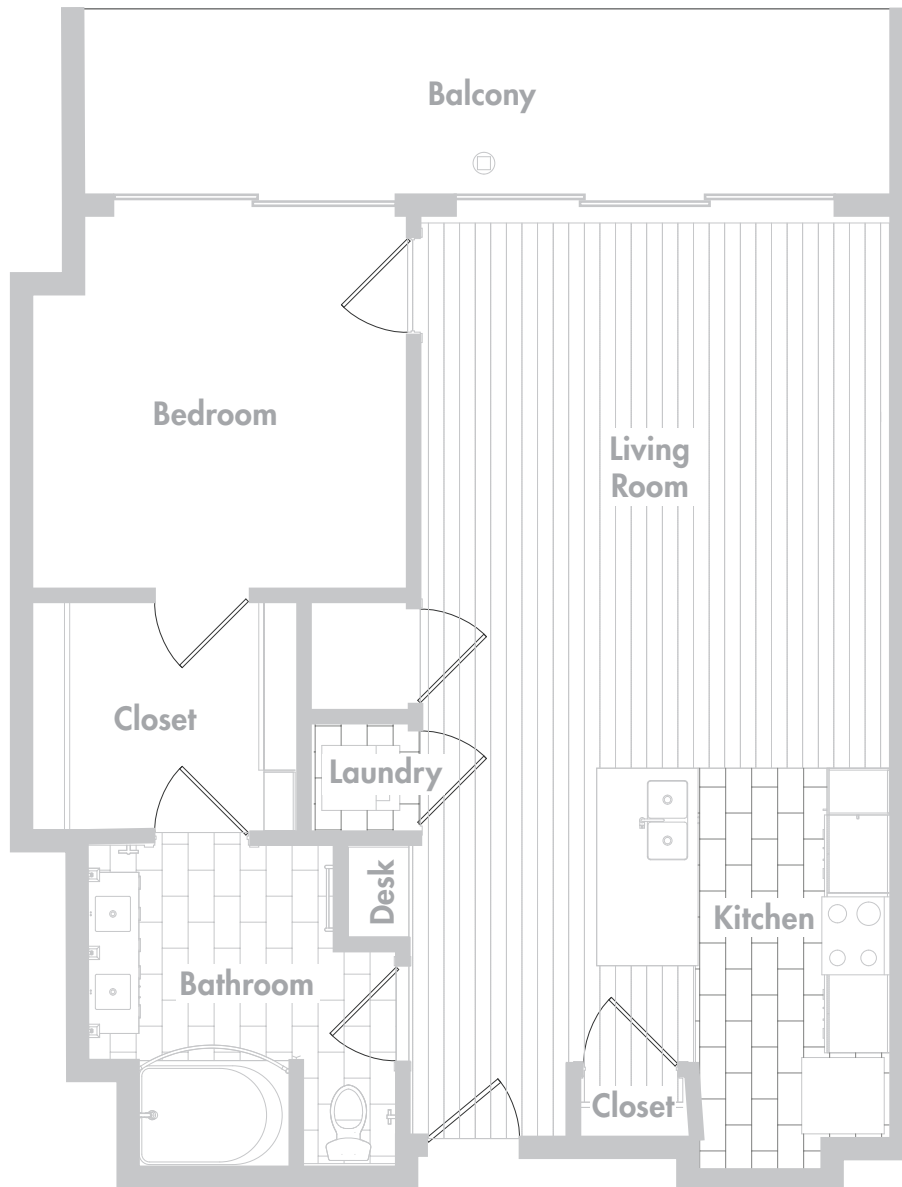

# ONE@580 THE SUITES

## Condrieu ('kohn-drē-yuh)

1 Bedroom / 1 Bathroom / 818-840 sq. ft.

\$

All square footage and room dimensions are approximate and are subject to change.

modern living + urban offices + hip entertainment