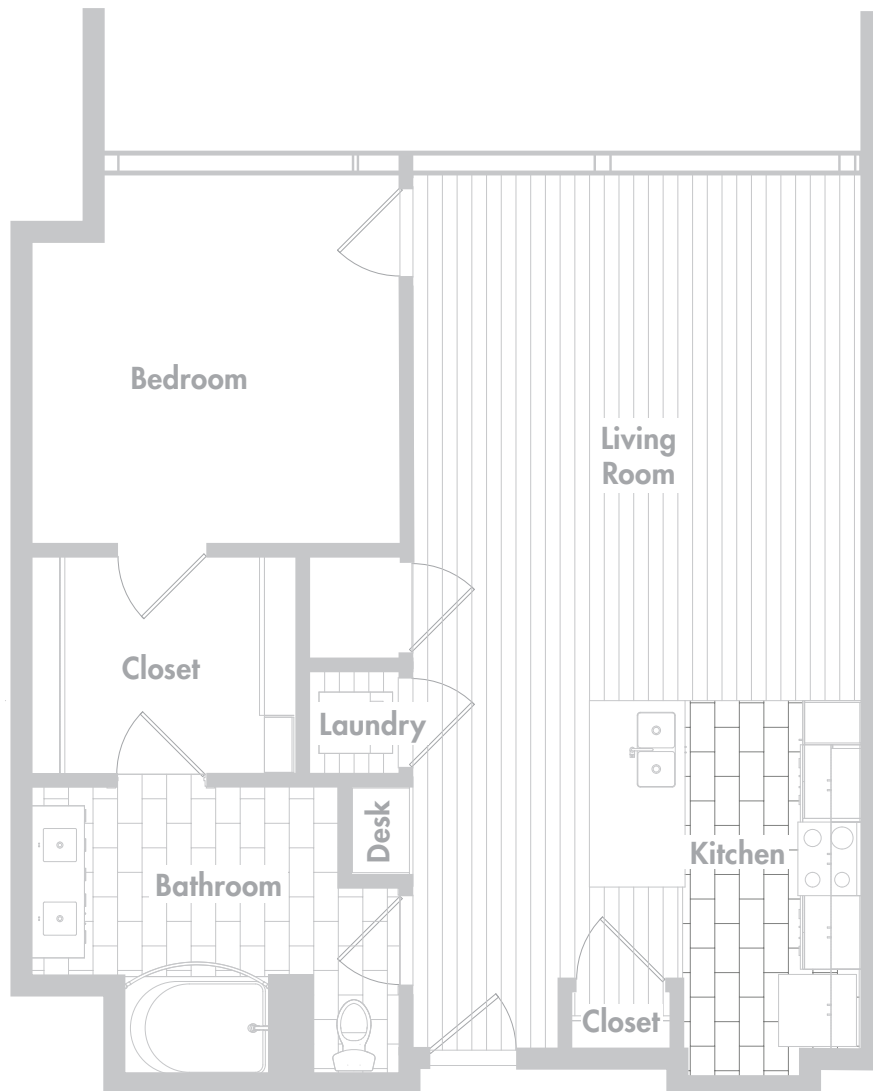

# ONE@580 THE SUITES

## Dolcetto (döl-'che-tō)

1 Bedroom / 1 Bathroom / 788 - 868 sq. ft.

\$

AT 580

580 Walnut Street  
Cincinnati, OH 45202  
cincinnati@580.com

All square footage and room dimensions are approximate and are subject to change.