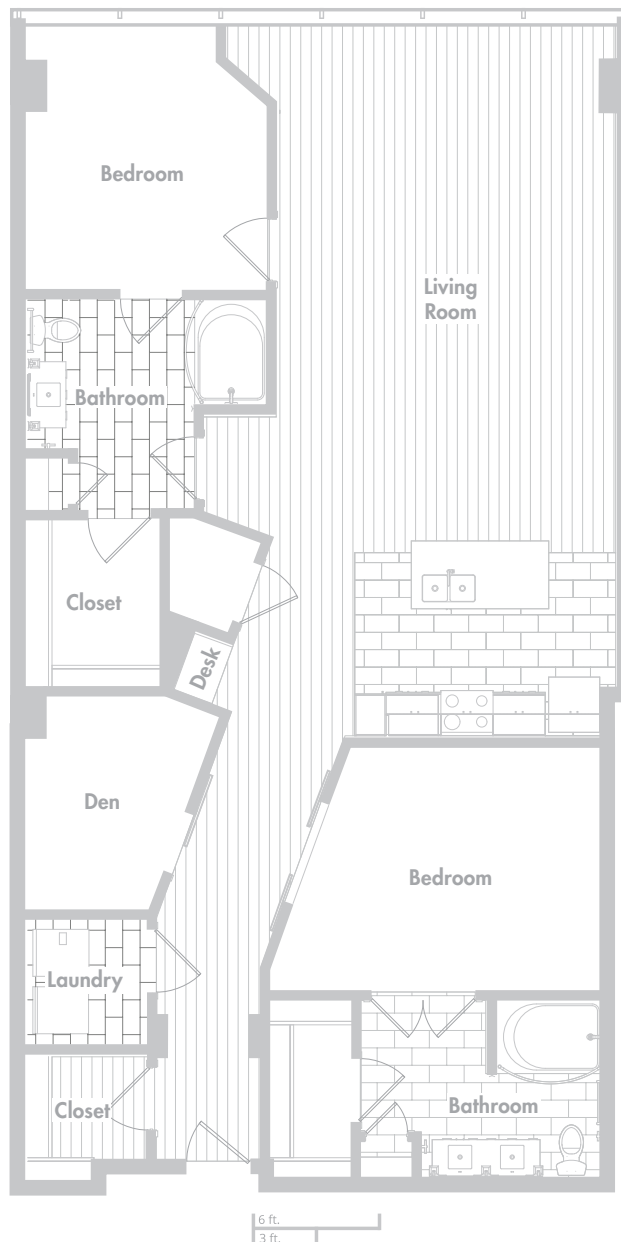

AT 580

580 Walnut Street
Cincinnati, OH 45202
cincinnati@580.com

LIVE@580 THE TOWER

Pinot Noir (pē-nō-'nwär)

2 Bedroom / 2 Bathroom / 1553 sq. ft.

\$

All square footage and room dimensions are approximate and are subject to change.

modern living + urban offices + hip entertainment