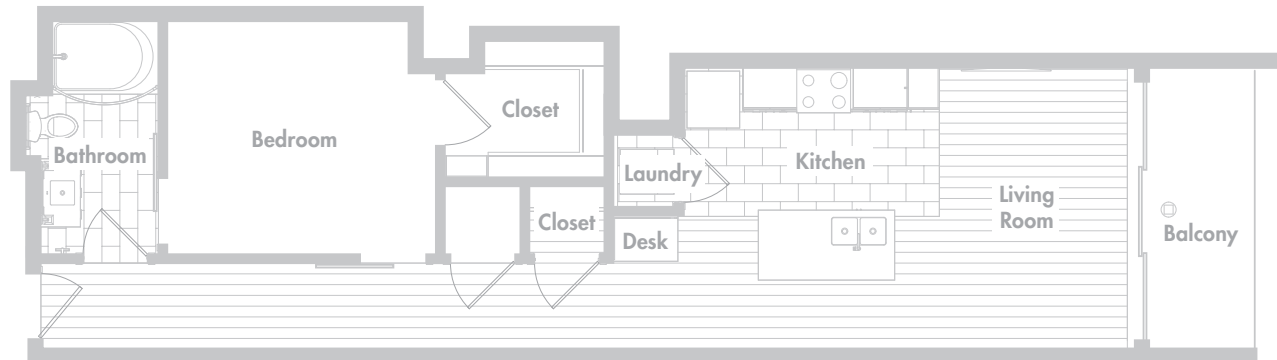

## Soave ('swä-vā)

1 Bedroom / 1 Bathroom / 726 sq. ft.

\$

AT 580

580 Walnut Street  
Cincinnati, OH 45202  
cincinnati@580.com

All square footage and room dimensions are approximate and are subject to change.