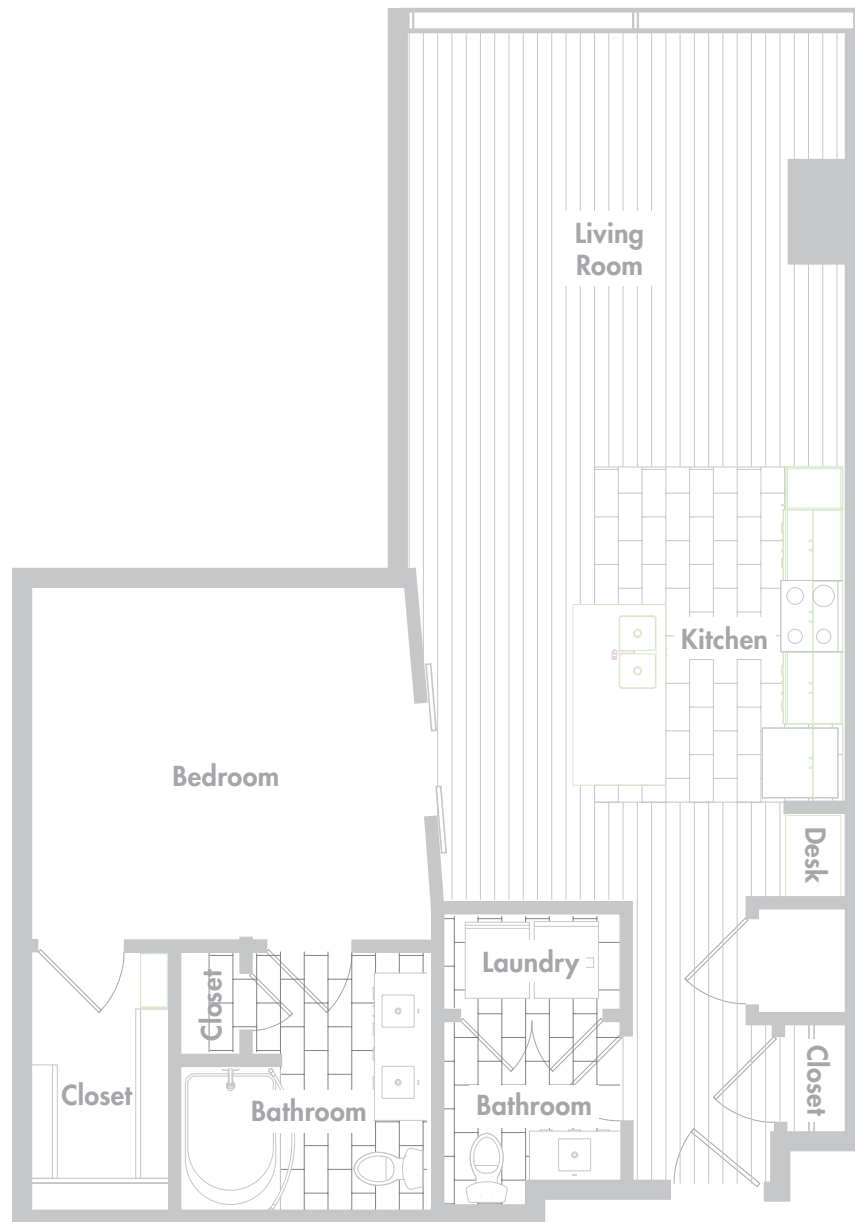

# ONE@580 THE SUITES

## Syrah (sē-'rä)

1 Bedroom / 1 Bathroom / 923 sq. ft.

\$

AT 580

580 Walnut Street  
Cincinnati, OH 45202  
cincinnATi@580.com

All square footage and room dimensions are approximate and are subject to change.