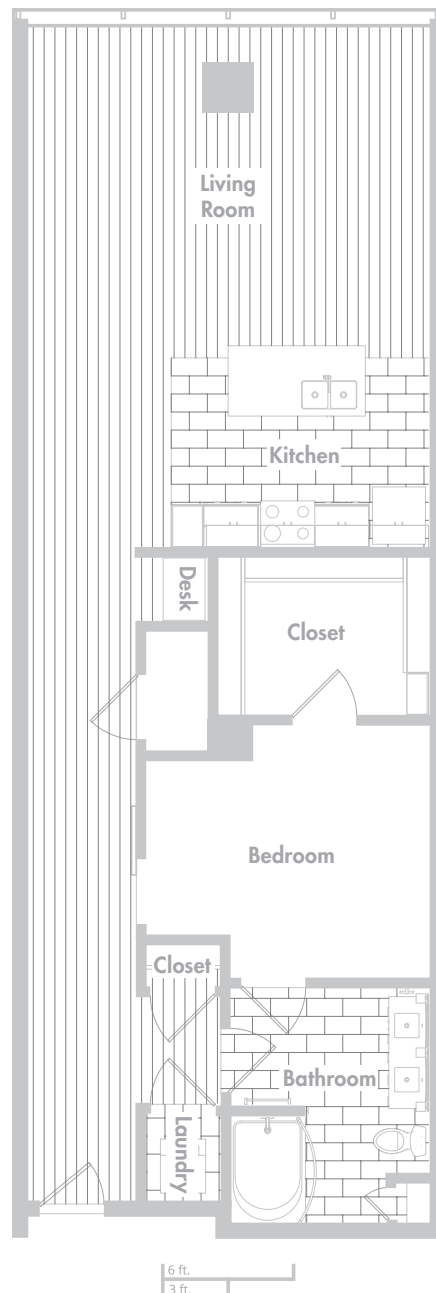

AT 580

580 Walnut Street
Cincinnati, OH 45202
cincinnati@580.com

LIVE@580 THE TOWER

Zinfandel (zin-fuhn-del)

1 Bedroom / 1 Bathroom / 1023 sq. ft.

\$

All square footage and room dimensions are approximate and are subject to change.