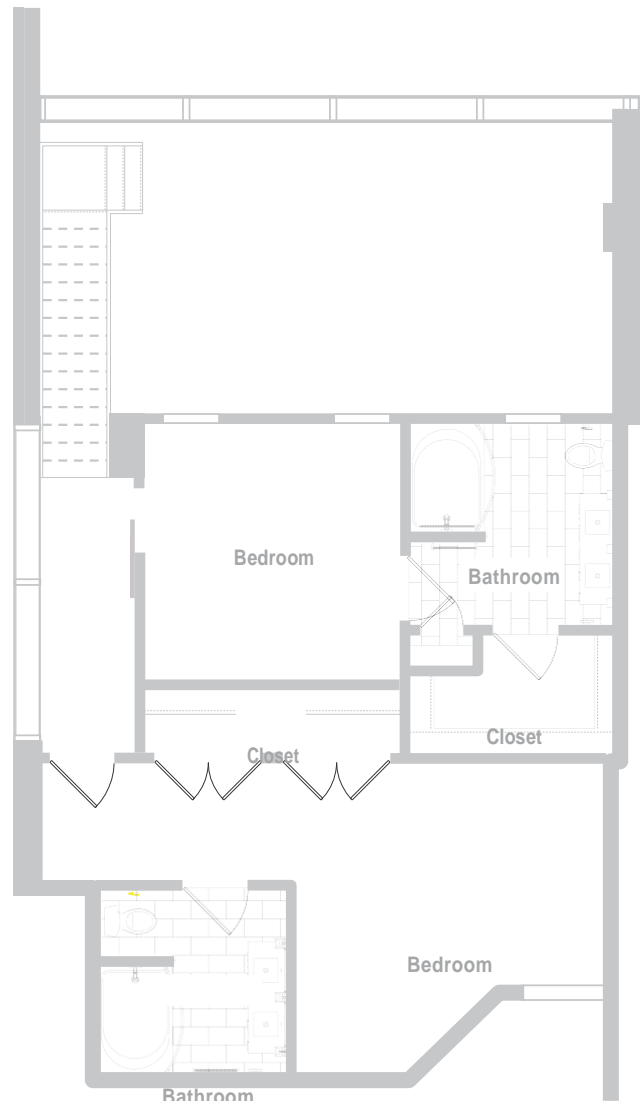

## Montrachet (mōn-trä-'shā)

2 Bedroom / 2 Bathroom / 1636-1658 sq. ft.

AT 580

580 Walnut Street  
Cincinnati, OH 45202  
cincinnati580.com

Closet | 6 ft. | 3 ft.

Bathroom | 6 ft. | 3 ft.

All square footage and room dimensions are approximate and are subject to change.