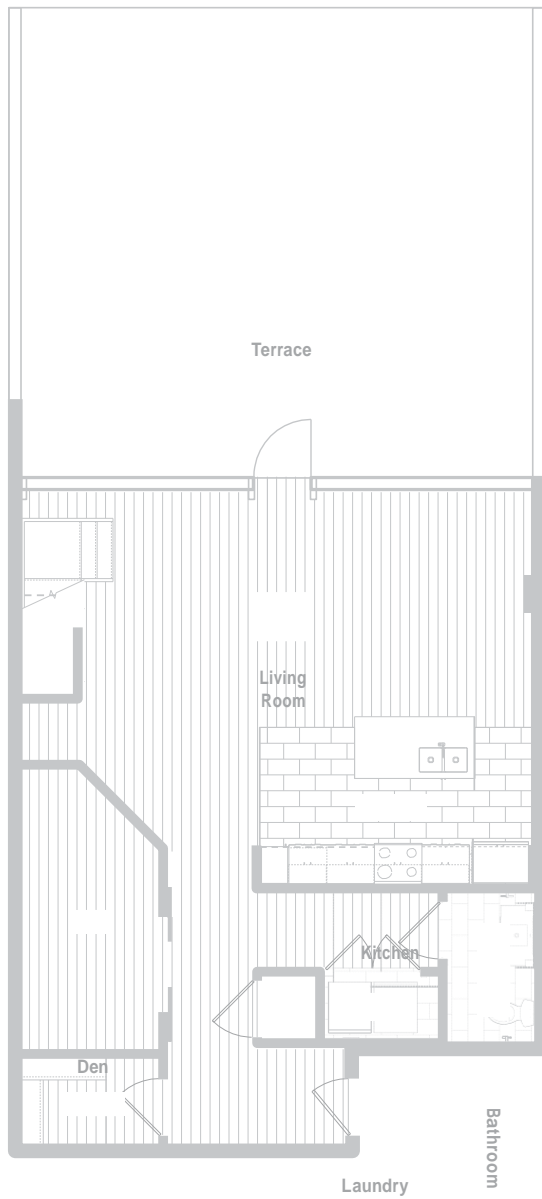

## Montrachet (mōn-trä-'shā)

2 Bedroom / 2 Bathroom / 1636-1658 sq. ft.

AT 580

580 Walnut Street  
Cincinnati, OH 45202  
cincinnati580.com

Closet | 6 ft. | 3 ft.

Bathroom | 6 ft. | 3 ft.

All square footage and room dimensions are approximate and are subject to change.