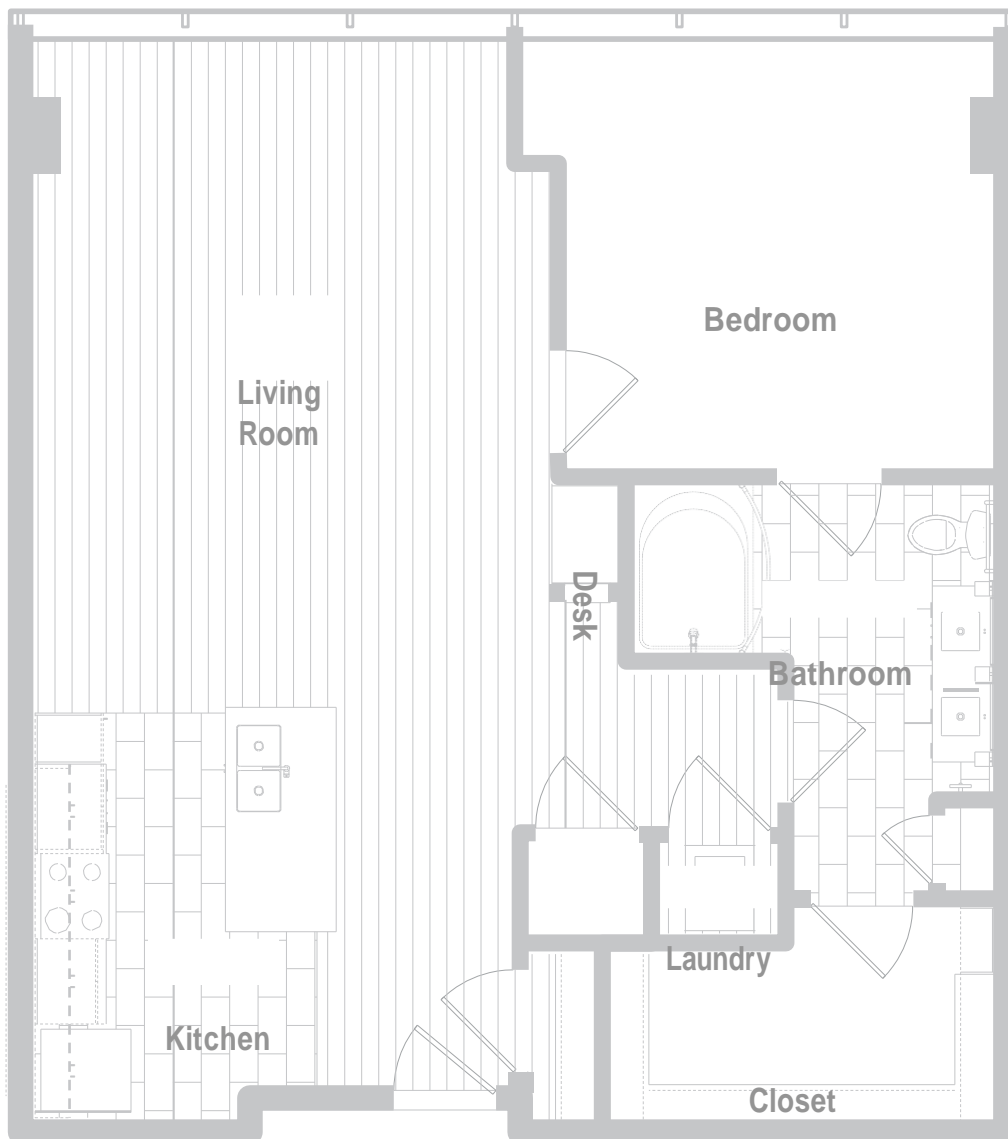

LIVE@580 THE TOWER

Mourvedre (moor-'veh-druh)

1 Bedroom / 1 Bathroom / 875-909 sq. ft.

AT 580

580 Walnut Street
Cincinnati, OH 45202
cincinnATI580.com

All square footage and room dimensions are approximate and are subject to change.