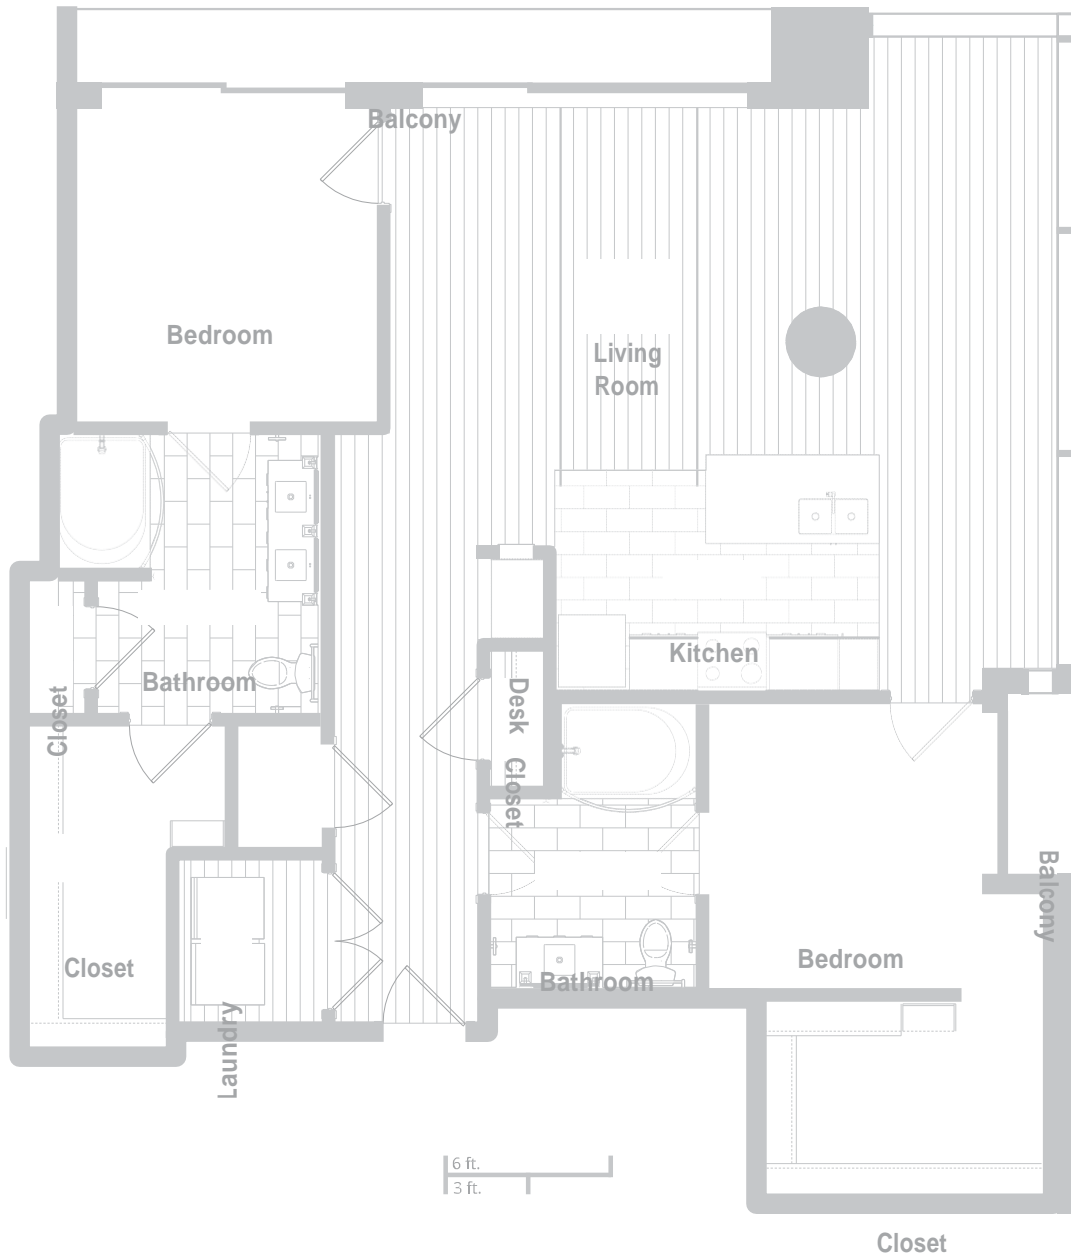

ONE@580 THE SUITES

Naoussa (nah-'ow-sah)

2 Bedroom / 2 Bathroom / 1308-1323 sq. ft.

AT 580

580 Walnut Street
Cincinnati, OH 45202
cincinnati580.com

All square footage and room dimensions are approximate and are subject to change.