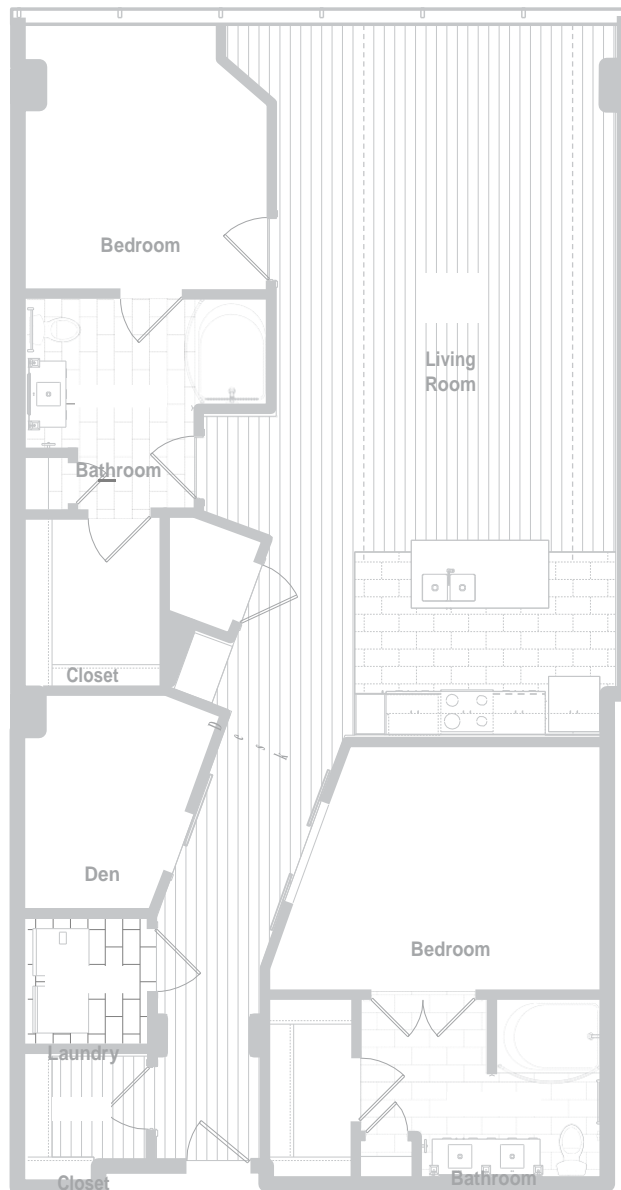

# LIVE @ 580 THE TOWER

## Pinot Noir (pē-nō-'nwär)

2 Bedroom / 2 Bathroom / 1553 sq. ft.

AT 580

580 Walnut Street  
Cincinnati, OH 45202  
cincinnati580.com

All square footage and room dimensions are approximate and are subject to change.