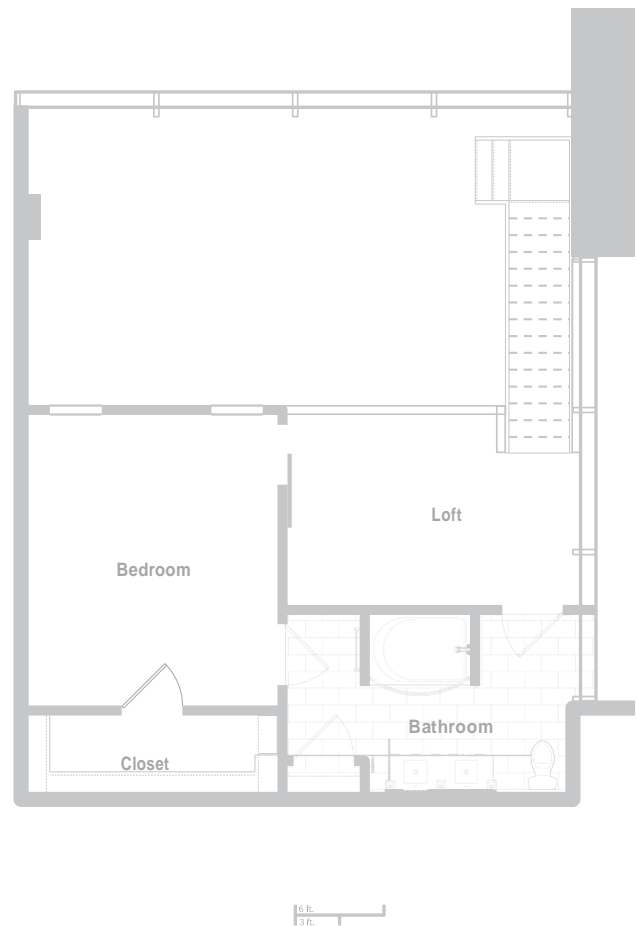

UP@580 THE PENTHOUSE

Pinotage (pee-noh-'tahj)

2 Bedroom / 2 Bathroom / 1659 sq. ft.

AT 580

580 Walnut Street
Cincinnati, OH 45202
cincinnati580.com

All square footage and room dimensions are approximate and are subject to change.