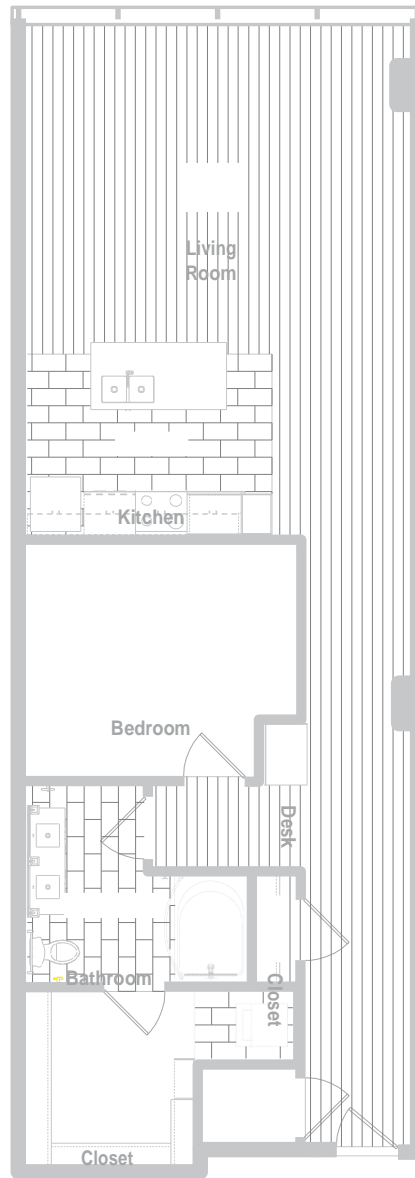

AT 580

580 Walnut Street
Cincinnati, OH 45202
cincinnati580.com

LIVE @ 580 THE TOWER

Riesling (rēz-ling)

1 Bedroom / 1 Bathroom / 1029 sq. ft.

All square footage and room dimensions are approximate and are subject to change.