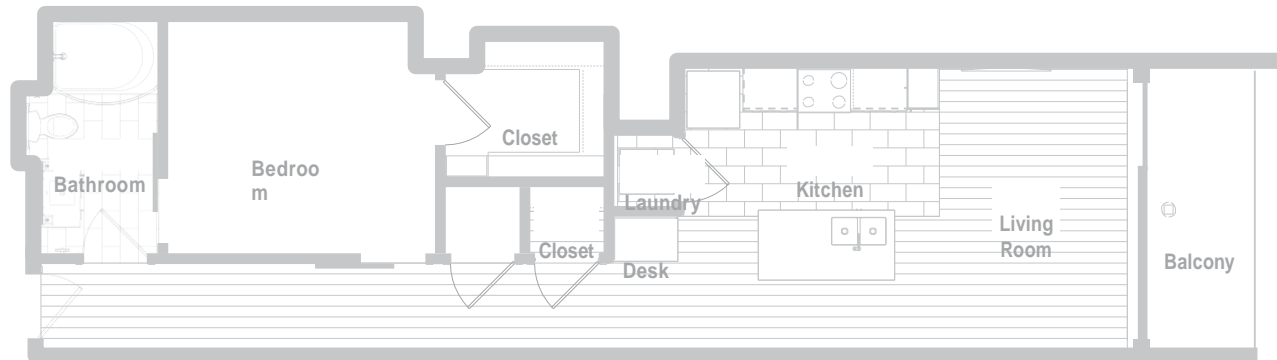

ONE@580 THE SUITES

Soave ('swä-vä)

1 Bedroom / 1 Bathroom / 726 sq. ft.

AT 580

580 Walnut Street
Cincinnati, OH 45202
cincinnATI580.com

All square footage and room dimensions are approximate and are subject to change.