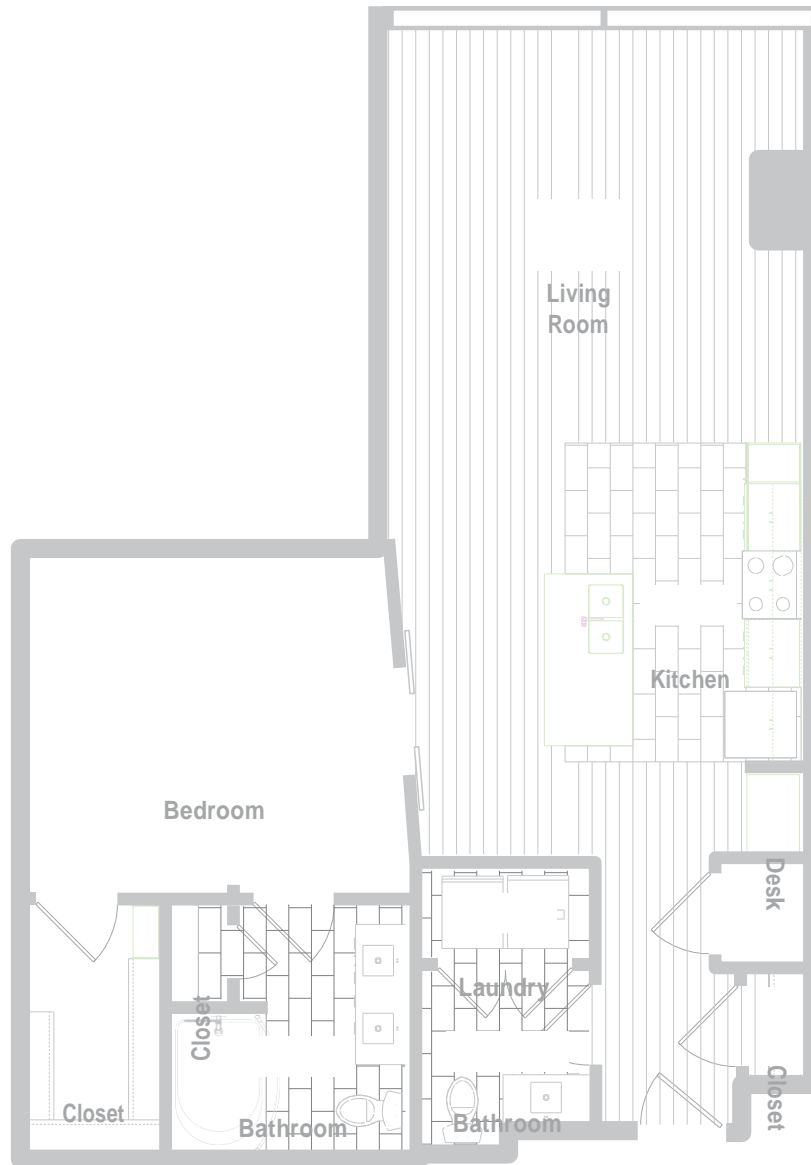

ONE@580 THE SUITES

Syrah (sē-'rä)

1 Bedroom / 1 Bathroom / 923 sq. ft.

AT 580

580 Walnut Street
Cincinnati, OH 45202
cincinnATI580.com

All square footage and room dimensions are approximate and are subject to change.