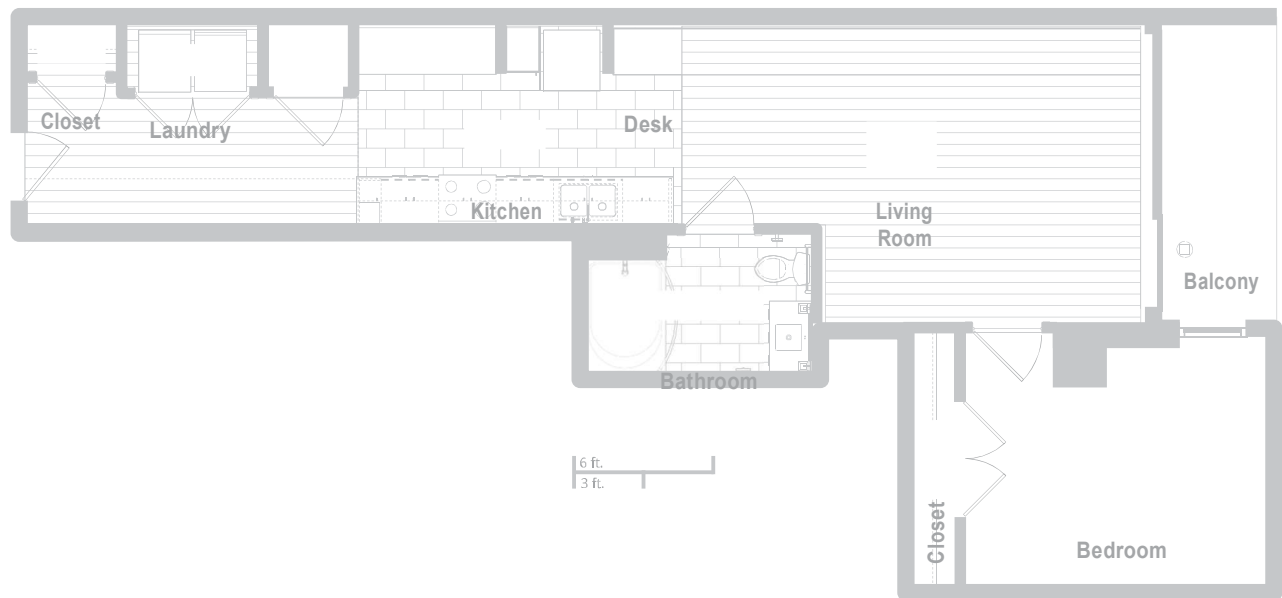

# ONE@580 THE SUITES

**Crianza** (cree-'ahn-zah)

1 Bedroom / 1 Bathroom / 731 sq. ft.

**\$1,625**

AT 580

580 Walnut Street  
Cincinnati, OH 45202  
cincinnATI580.com

All square footage and room dimensions are approximate and are subject to change.