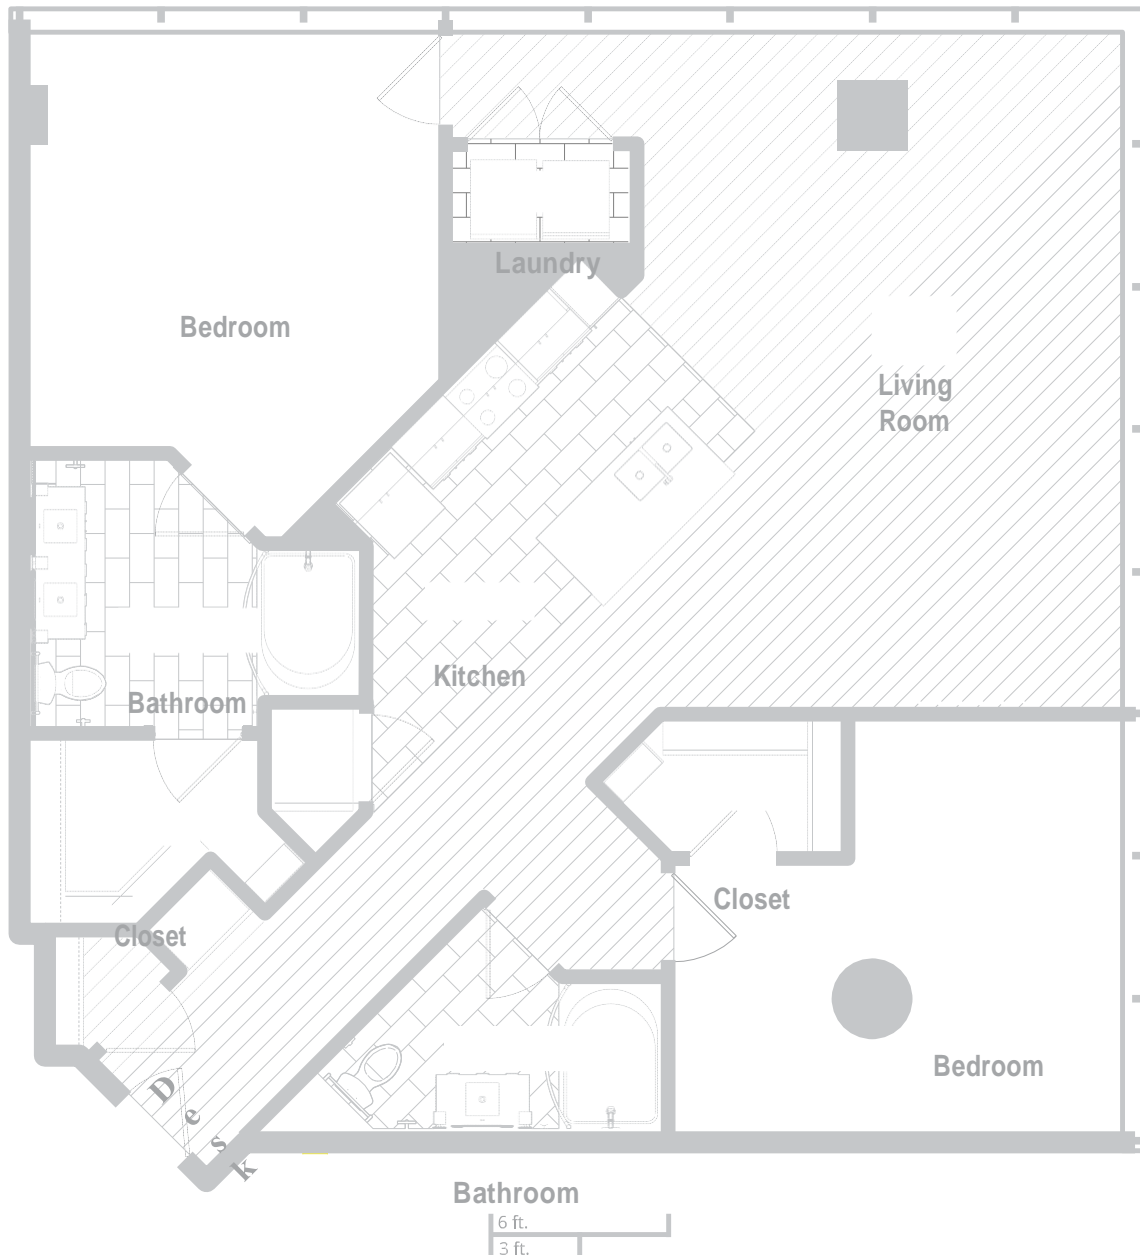

# LIVE @ 580 THE TOWER

## Prosecco (prō-'se-kō)

2 Bedroom / 2 Bathroom / 1394-1429 sq. ft.

AT 580

580 Walnut Street  
Cincinnati, OH 45202  
cincinnati580.com

All square footage and room dimensions are approximate and are subject to change.