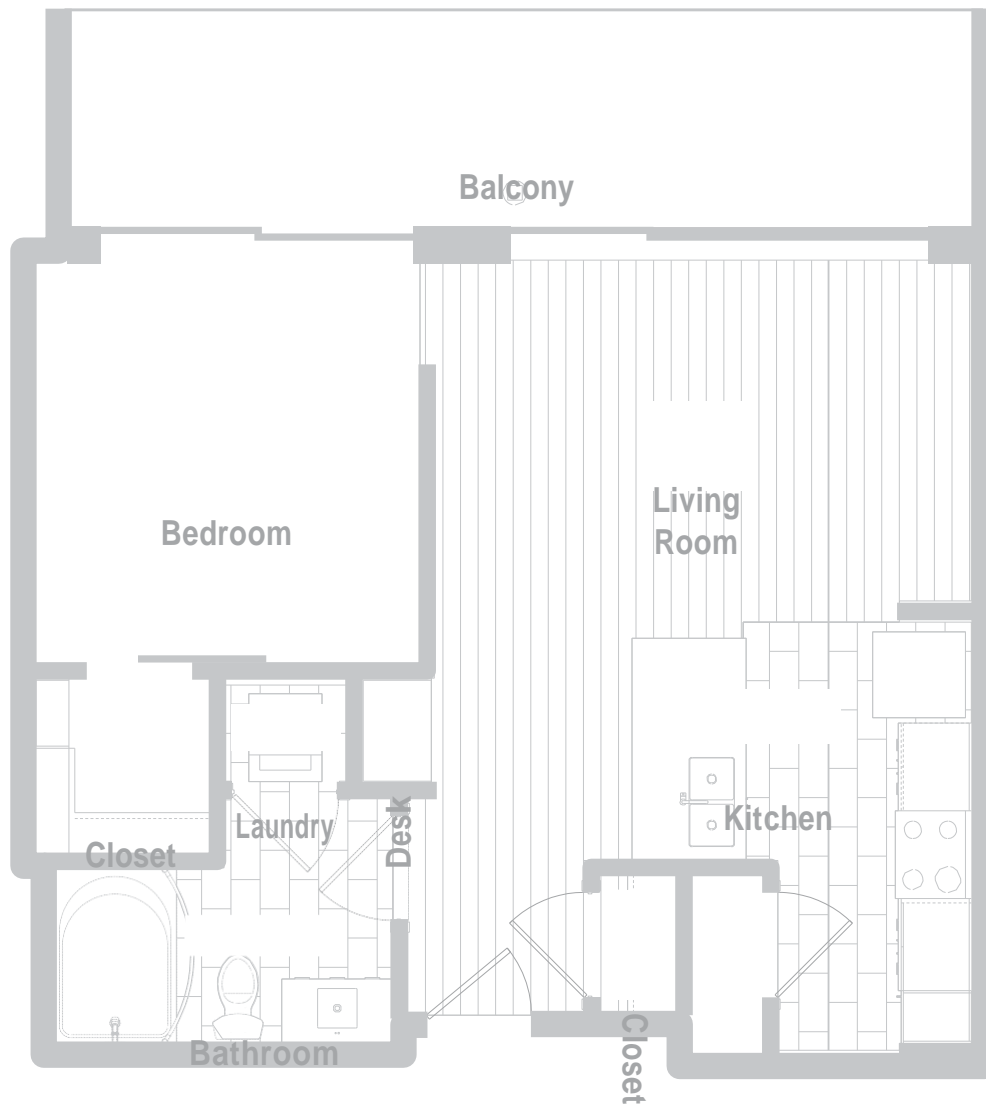

ONE@580 THE SUITES

Garnacha (gahr-'nah-chah)
Studio / 1 Bathroom / 590-620 sq. ft.

AT 580

580 Walnut Street
Cincinnati, OH 45202
cincinnati580.com

All square footage and room dimensions are approximate and are subject to change.

modern living + urban offices + hip entertainment