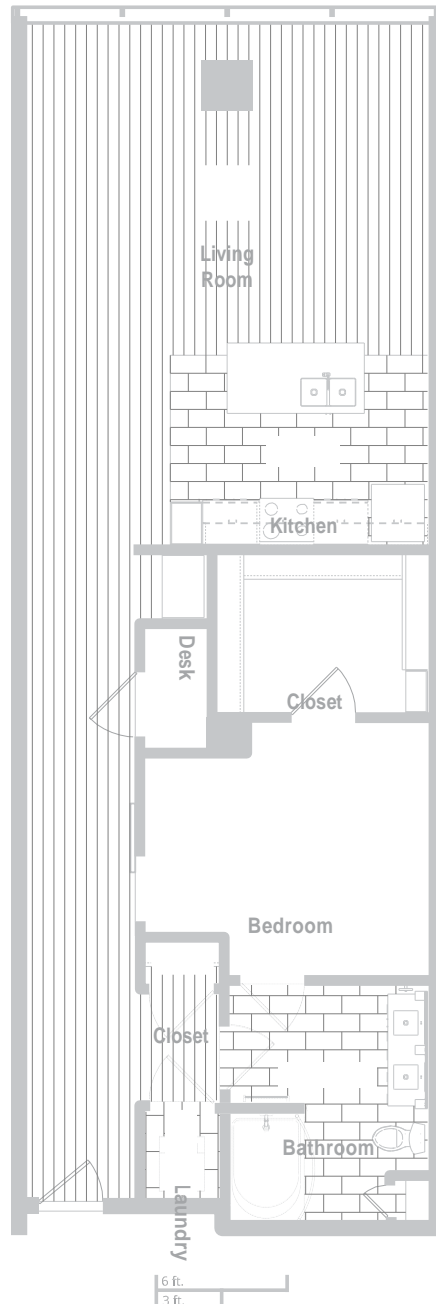

LIVE @580 THE TOWER

Zinfandel (zin-fuhn-del)

1 Bedroom / 1 Bathroom / 1023 sq. ft.

AT 580

580 Walnut Street
Cincinnati, OH 45202
cincinnati580.com

All square footage and room dimensions are approximate and are subject to change.